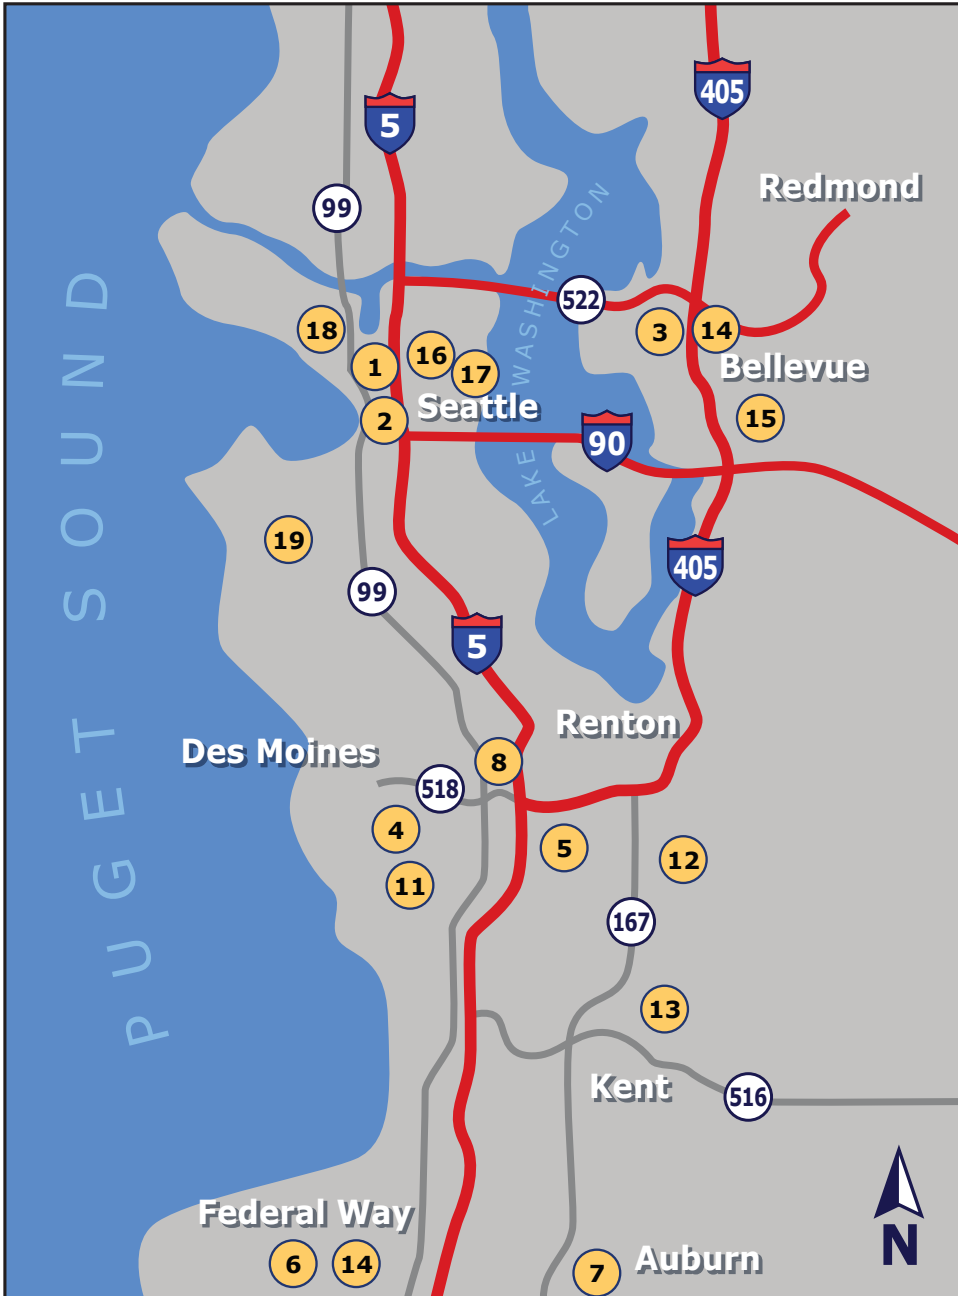

Site Map

1. Qwest Field
2. Safeco Field
3. Bellevue Square Mall
4. Sea-Tac Airport
5. South Center Mall
6. Sea-Tac Mall
7. Auburn Super Mall
8. Boeing Field
9. Valley Medical Center
10. Gene Coulon Park
11. Tye Valley Golf Course
12. Riverbend Golf Complex
13. Steel Lake Park
14. Overlake Hospital
15. Glendale Country Club
16. Swedish Medical Center
17. Virginia Mason
18. Key Arena
19. West Seattle Golf Course